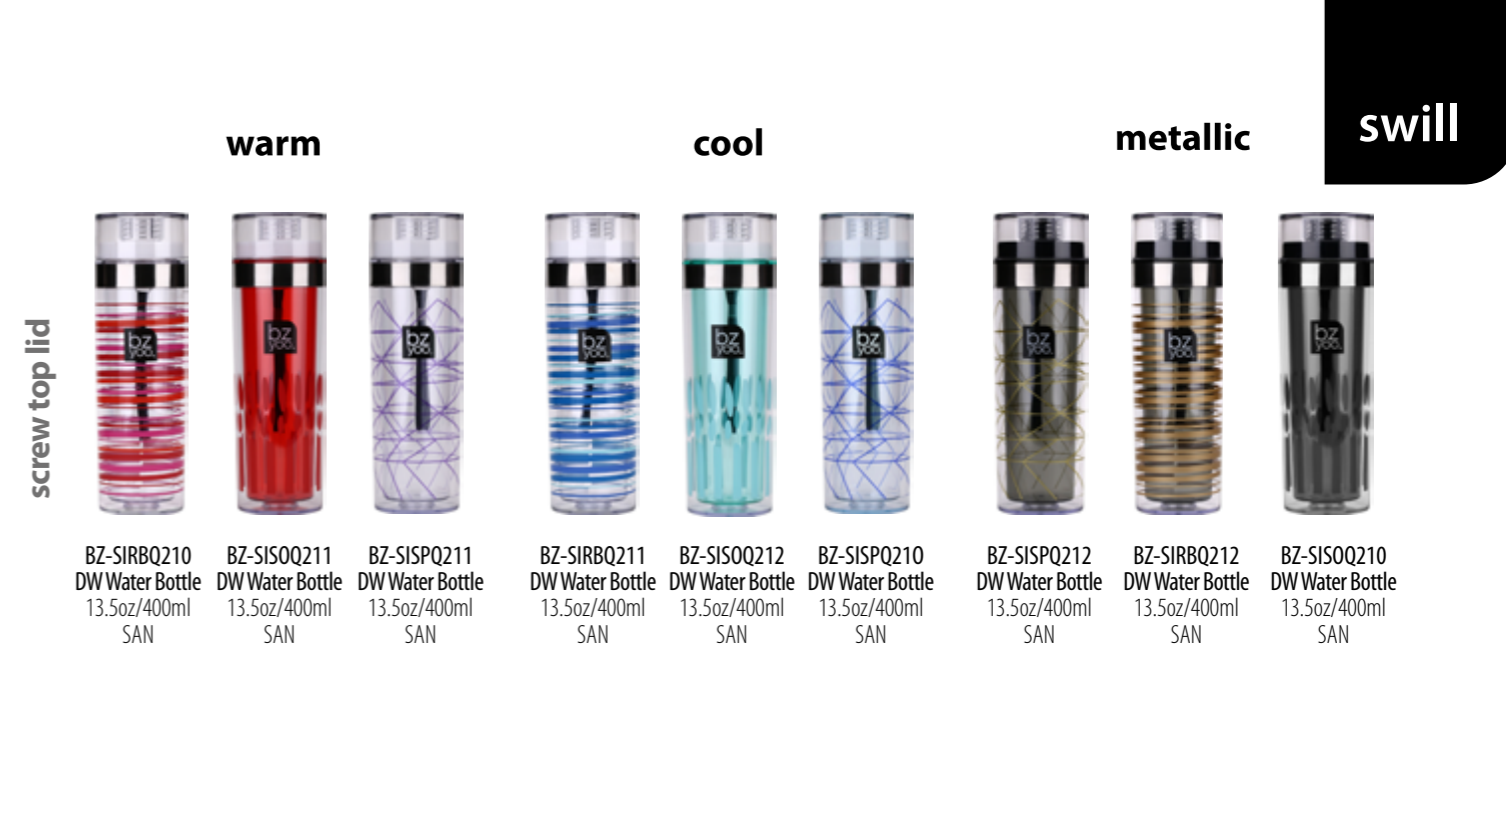

screw top lid

warm

cool

metallic

swill

- BZ-SIRBQ210 DW Water Bottle 13.5oz/400ml SAN
- BZ-SISOQ211 DW Water Bottle 13.5oz/400ml SAN
- BZ-SISPQ211 DW Water Bottle 13.5oz/400ml SAN
- BZ-SIRBQ211 DW Water Bottle 13.5oz/400ml SAN
- BZ-SISOQ212 DW Water Bottle 13.5oz/400ml SAN
- BZ-SISPQ210 DW Water Bottle 13.5oz/400ml SAN
- BZ-SISPQ212 DW Water Bottle 13.5oz/400ml SAN
- BZ-SIRBQ212 DW Water Bottle 13.5oz/400ml SAN
- BZ-SISOQ210 DW Water Bottle 13.5oz/400ml SAN